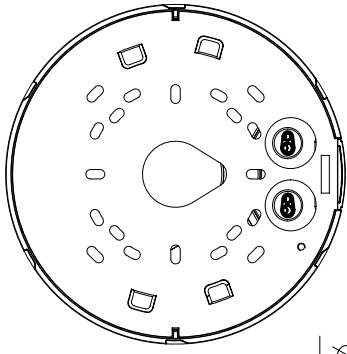

46 [1.81]
85.2 [3.36]

46 [1.81]
85.2 [3.36]

No.	MODEL NAME	DATE
1	XNV-6081Z	19.09.27
2	XNV-8081Z	19.09.27
3	XNV-6081	19.09.27
4	XNV-6081R	19.09.27
5	XNV-8081R	19.09.27
6	PNV-A9081R	19.09.27
7	XNV-6081RE	19.12.18
8	XNV-8081RE	19.12.18
9	PNV-A6081R	19.12.18
10	PNV-A7081R	19.12.18
11	XNV-6082R	19.12.18
12	XNV-7082R	19.12.18
13	XNV-9082R	19.12.18