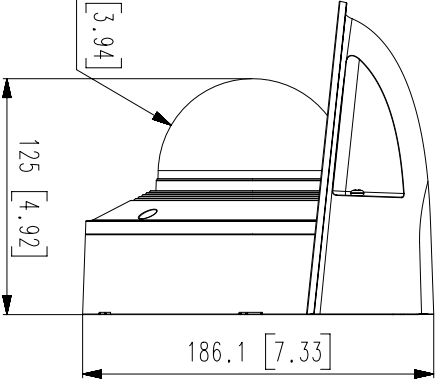

46 [1.81]
85.2 [3.36]

46 [1.81]
85.2 [3.36]

No.	MODEL NAME	DATE
1	XNV-6081Z	19.09.27
2	XNV-8081Z	19.09.27
3	XNV-6081	19.09.27
4	XNV-6081R	19.09.27
5	XNV-8081R	19.09.27
6	PNV-A9081R	19.09.27
7	XNV-6081RE	19.12.18
8	XNV-8081RE	19.12.18
9	PNV-A6081R	19.12.18
10	PNV-A7081R	19.12.18
11	XNV-6082R	19.12.18
12	XNV-7082R	19.12.18
13	XNV-9082R	19.12.18