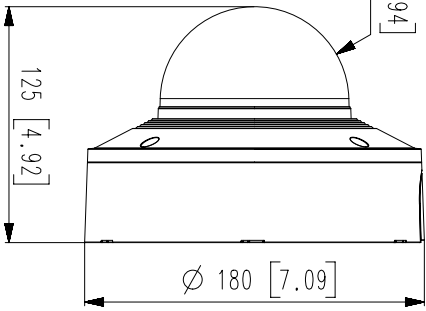

46 [1.81]
85.2 [3.36]

46 [1.81]
85.2 [3.36]

No.	MODEL NAME	DATE
1	XNV-6081Z	19.09.27
2	XNV-8081Z	19.09.27
3	XNV-6081	19.09.27
4	XNV-6081R	19.09.27
5	XNV-8081R	19.09.27
6	PNV-A9081R	19.09.27
7	XNV-6081RE	19.12.18
8	XNV-8081RE	19.12.18
9	PNV-A6081R	19.12.18
10	PNV-A7081R	19.12.18
11	XNV-6082R	19.12.18
12	XNV-7082R	19.12.18
13	XNV-9082R	19.12.18