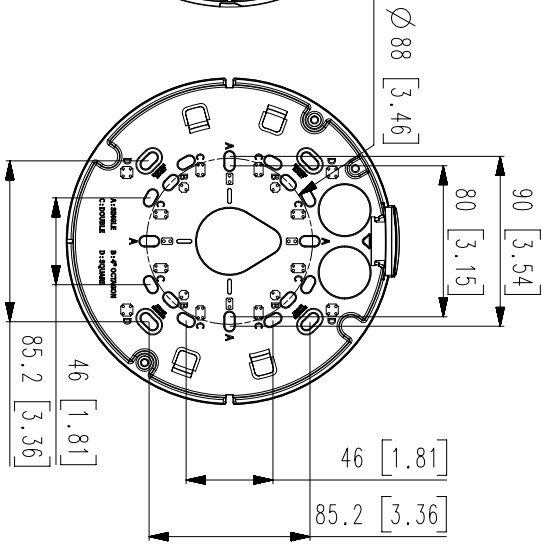

46 [1.81]
85.2 [3.36]

46 [1.81]
85.2 [3.36]

No.	MODEL NAME	DATE
1	XNV-6081Z	19.09.27
2	XNV-8081Z	19.09.27
3	XNV-6081	19.09.27
4	XNV-6081R	19.09.27
5	XNV-8081R	19.09.27
6	PNV-A9081R	19.09.27
7	XNV-6081RE	19.12.18
8	XNV-8081RE	19.12.18
9	PNV-A6081R	19.12.18
10	PNV-A7081R	19.12.18
11	XNV-6082R	19.12.18
12	XNV-7082R	19.12.18
13	XNV-9082R	19.12.18