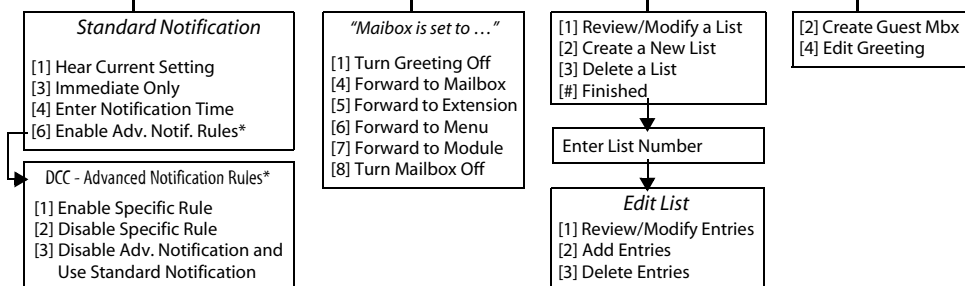

PathFinder Quick Reference

Universal Command Keys

These keys can be accessed at any time while using PathFinder.

1 Retrieve Messages

2 Send Messages

6 Extended Options

8 Personal Options

8 Edit Other Options