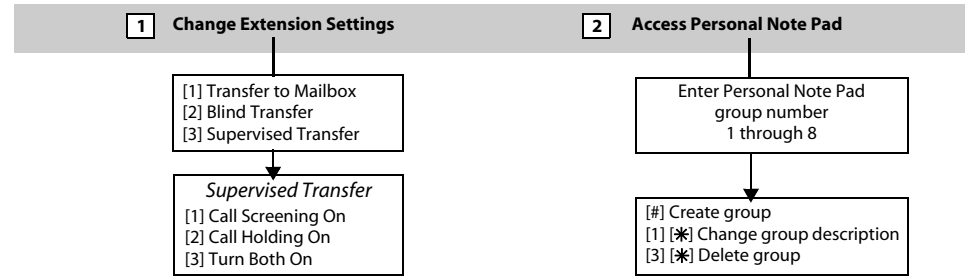

PathFinder Quick Reference

Universal Command Keys

These keys can be accessed at any time while using PathFinder.

1 Retrieve Messages

2 Send Messages

6 Extended Options

8 Personal Options

8 Edit Other Options

0 Transfer Options