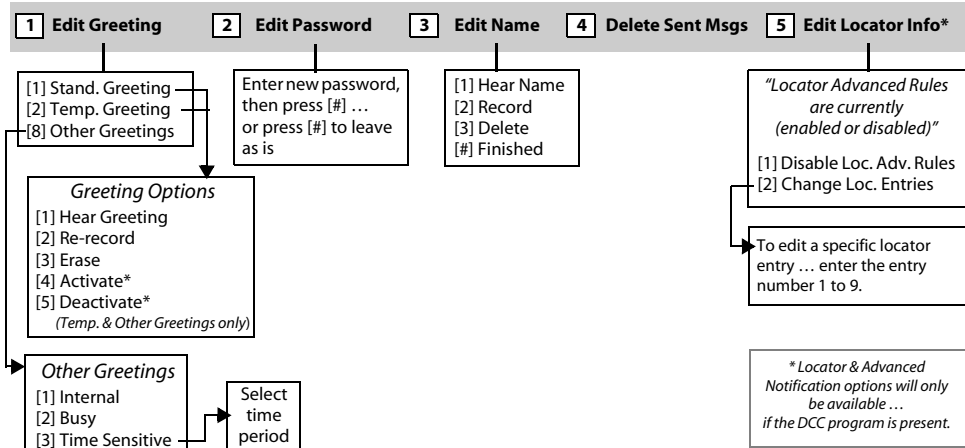

PathFinder Quick Reference

Universal Command Keys

These keys can be accessed at any time while using PathFinder.

1 Retrieve Messages

2 Send Messages

6 Extended Options

8 Personal Options

8 Edit Other Options

0 Transfer Options