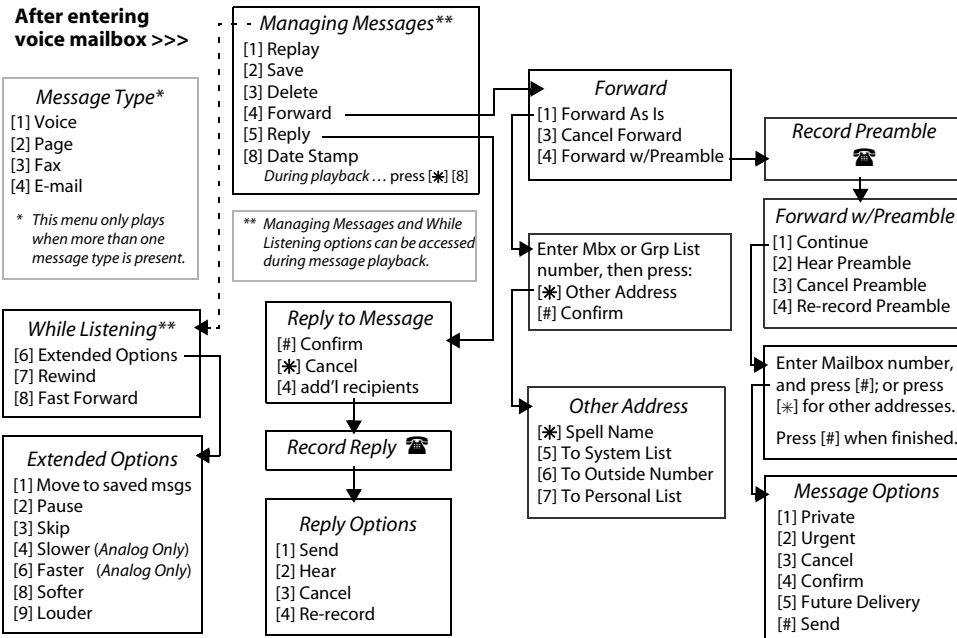

PathFinder Quick Reference

Universal Command Keys

These keys can be accessed at any time while using PathFinder.

1 Retrieve Messages

2 Send Messages

6 Extended Options

8 Personal Options

8 Edit Other Options

0 Transfer Options